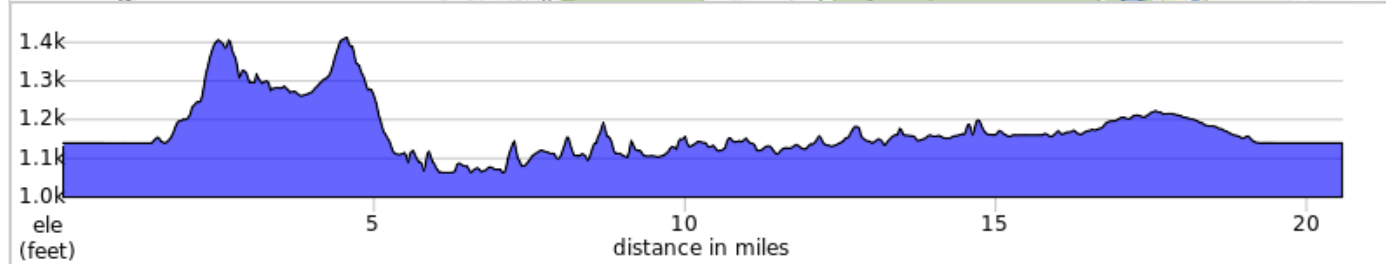

RTC 21 Mile -Yellow Route 2022

- A. Aid Station
- B. Sharp downhill curve (Sharp right)
- C. Faith Temple Aid Station

RTC 21 Mile -Yellow Route 2022

Dist	Type	Next
0.0	📍	0.1
0.1	←	0.8
0.8	→	0.2
1.0	↑	0.2
1.2	→	0.1
1.3	←	1.3
2.6	→	4.0
6.5	←	0.5
7.1	←	2.8
9.9	←	0.1
10.0	→	3.8
13.7	→	0.5
14.3	↑	3.0
17.2	↑	0.3
17.6	←	3.0
20.6	📍	0.0

20.6 miles. +1365/-1365 feet