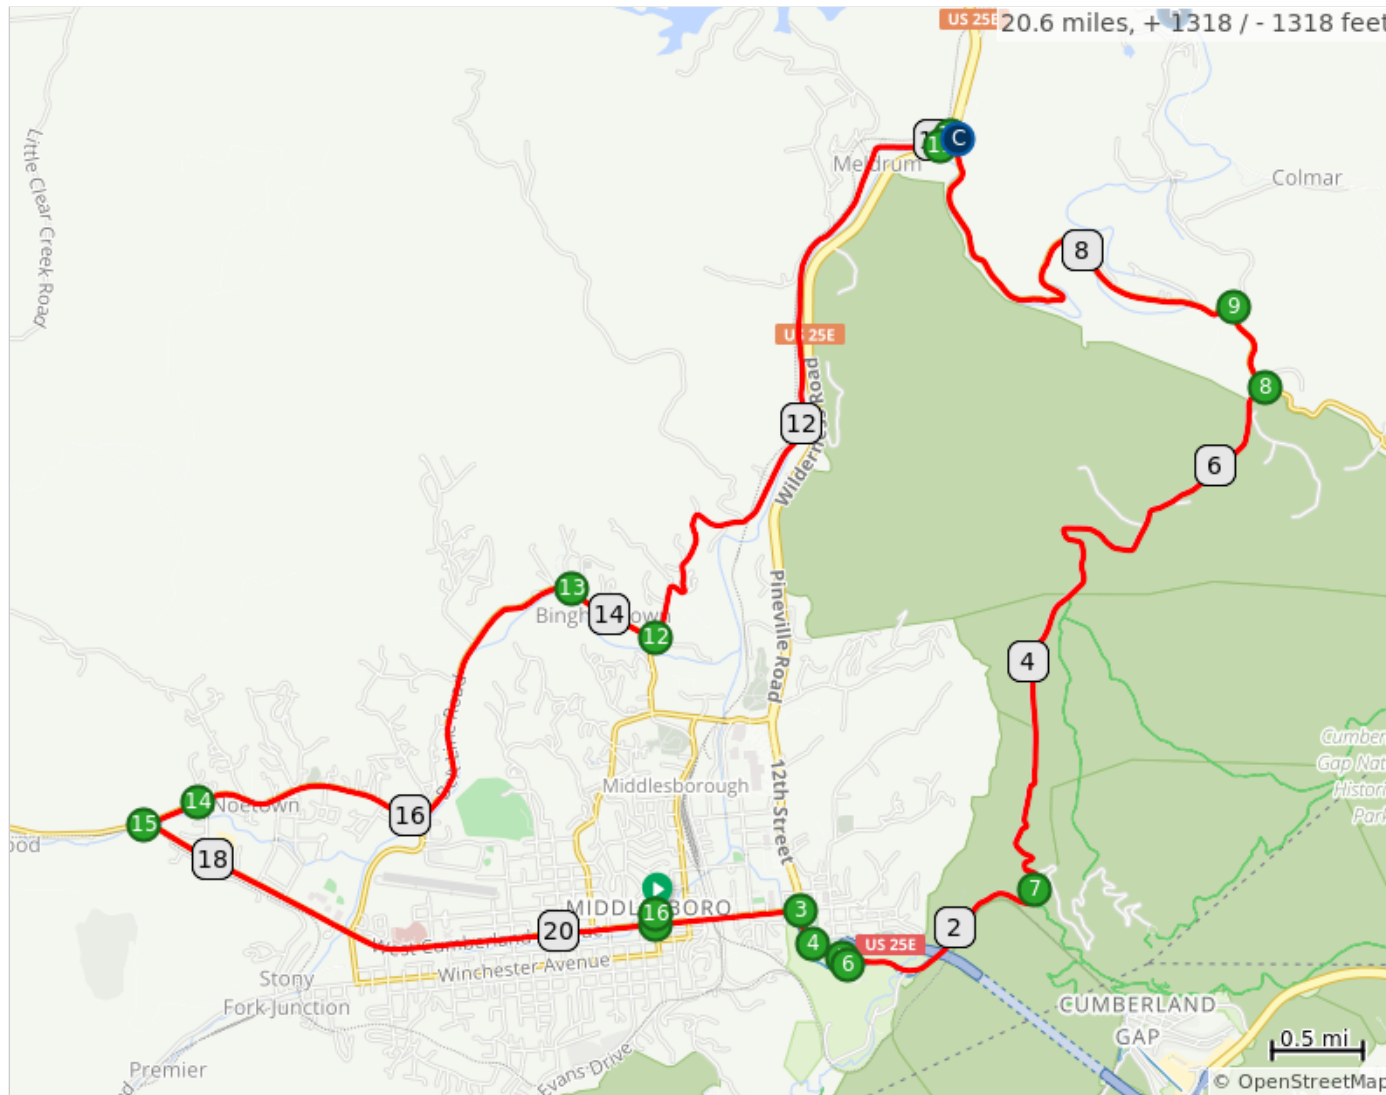

RTC 21 Mile -Yellow Route 2022

- A. Aid Station
- B. Sharp downhill curve (Sharp right)
- C. Faith Temple Aid Station

RTC 21 Mile -Yellow Route 2022

Dist	Type	Next
0.0	📍	0.1
0.1	←	0.8
0.8	→	0.2
1.0	↑	0.2
1.2	→	0.1
1.3	←	1.3
2.6	→	4.0
6.5	←	0.5
7.1	←	2.8
9.9	←	0.1
10.0	→	3.8
13.7	→	0.5
14.3	↑	3.0
17.2	↑	0.3
17.6	←	3.0
20.6	📍	0.0

20.6 miles. +1365/-1365 feet